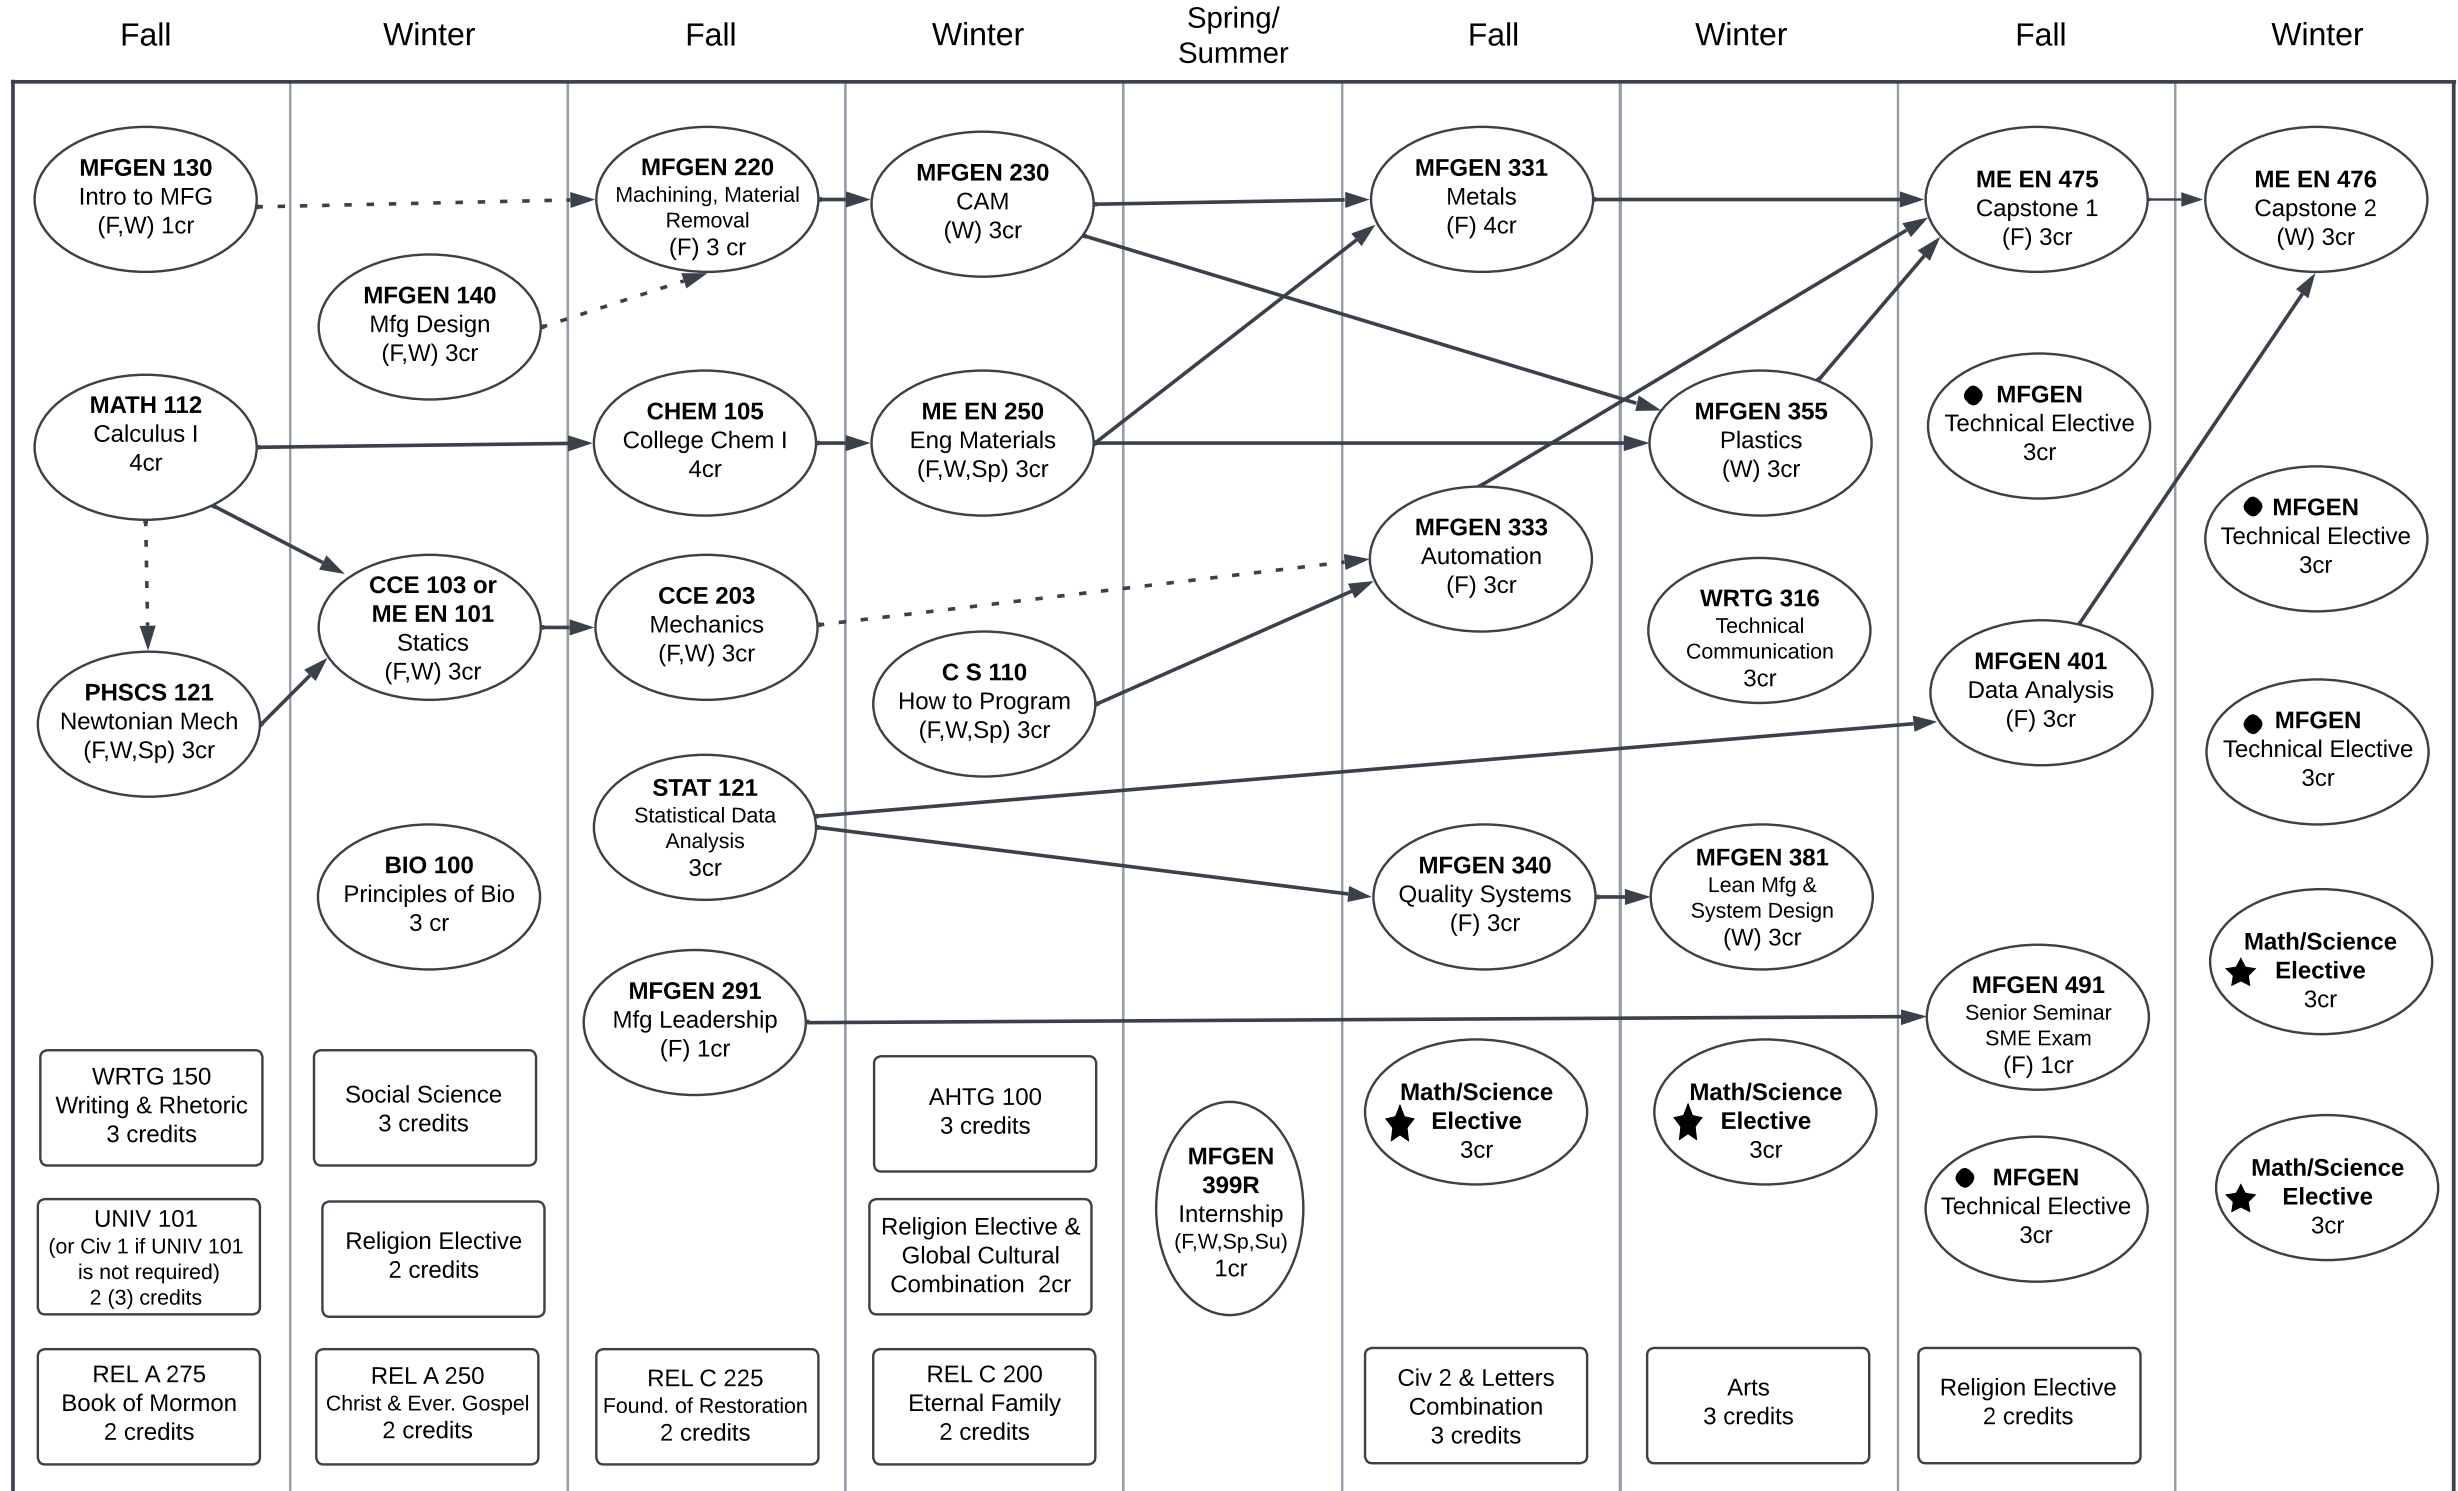

\*Please note\* This flowchart is not a contract. For your contract information please see the catalog.

Major Code:  
396541

# MFGEN 2026-2027

Please refer to the flow chart year that corresponds with when you joined the major

**G.E. Classes**      **Major Classes**

**Required Prerequisite**      **Required Prerequisite or Concurrent**

**Notes:**

(F) - Offered Fall only  
(W) - Offered Winter Only  
(Sp) - Spring term  
(Su) - Summer term

★ **Approved Math/Science Electives**

CHEM 106	MATH 113	STAT 230
CHEM 351	MATH 213	STAT 240
CHEM 357	MATH 215	STAT 330
	MATH 334	STAT 466
PHSCS 123		STAT 511
		STAT 512